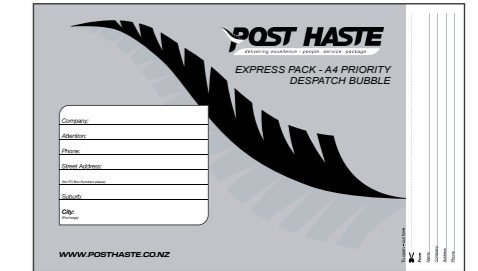

Express Bubble Pack

Delivery Areas

See the maps below for more information on delivery areas.