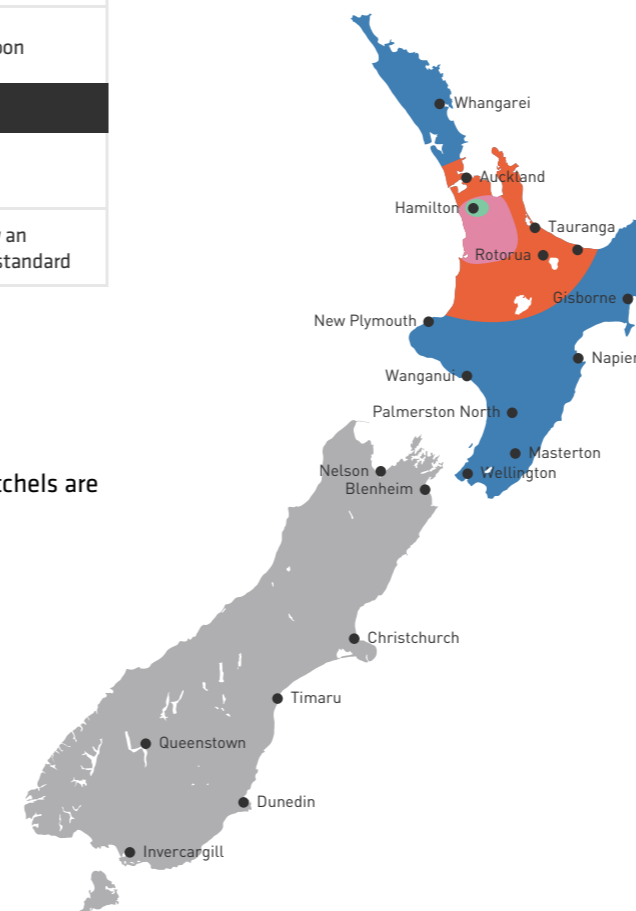

Tickets

TICKET	SIGNATURE	NON SIG	ALLOWANCE*	DELIVERY STANDARD
Localink Delivery within the local metropolitan area	MS	MO	25kg/0.125m3	Same day (pickup prior 12 noon) Overnight next business day (pickup after 12 noon)
Outer Area Delivery within 75km of local metropolitan area	RS		25kg/0.125m3	Same day (pickup prior 9.30am) Overnight next business day (pickup after 9.30am)
Regionalink Delivery within 150km of local metropolitan area	RN	RO	15kg/0.075m3	Same day (pickup prior 9.30am) Overnight next business day (pickup after 9.30am)
Within Island Overnight delivery within the Island	PE	PO	8kg/0.030m3	Overnight by 12 noon next business day within island
Between Island Overnight delivery between Islands	NE	NO	8kg/0.030m3	Overnight by 12 noon next business day between islands
ADDITIONAL OPTIONS				
Two Day Inter Island Two-day delivery between Islands	TD	TO	8kg/0.030m3	Economy 2 day option between islands
Small Parcel Inter Island Small Parcel delivery between Islands	SB	SK	3kg/0.015m3	Small Parcel economy 2 day option
Small Parcel Intra Island Small Parcel delivery within Island	SG	SJ	3kg/0.015m3	Small parcel overnight delivery by 12 noon
SPECIAL SERVICE TICKETS				
Saturday Delivery Delivery to major metropolitan areas	SD		1 per Item	Delivery by 12 noon and additional to base ticket
Rural Delivery Delivery to Rural addresses	RZ		15kg/0.075m3	Signatures may not be obtained. Allow an additional 24-48hrs to normal service standard

Signature

Non-Signature

Express Pack

Express Bubble Pack

Delivery Areas

See the maps below for more information on delivery areas.

Account Number:

PIN Number: