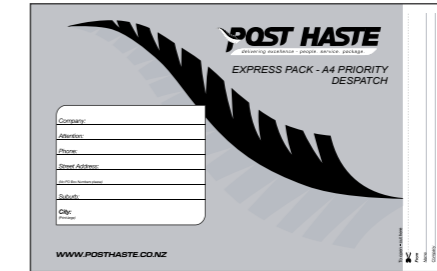

*Weight and cube allowances applicable to account customers only.

Courier Satchels

SERVICE DESCRIPTION	CODE	SIZE (mm)
Express Pack Letter	LTR	150 x 260
Express Pack Small	SML	210 x 260
Express Pack Priority Despatch	PD	225 x 325
Express Pack Medium	MED	280 x 390
Express Pack Large	LGE	360 x 415
Express Pack XL	XL	450 x 450
Express Pack Small Bubble	SMLB	230 x 280
Express Pack Priority Despatch Bubble	PDB	240 x 325
Express Pack Medium Bubble	MEDB	280 x 390

Benefits

- Overnight nationwide delivery
- All 9 of our conveniently sized express pack courier satchels are signature required*
- One price covers anywhere in New Zealand**
- Max weight of up to 15kgs per satchel

*Excludes Rural delivery where signatures may not be obtained / ATL (Authority to Leave) permission has been prearranged

**Rural & Saturday delivery require an extra ticket

Our Product Range

We have a range of signature and non signature courier tickets available to suit your needs. Our Courier satchels are available in standard or bubble insert range.

Express Pack